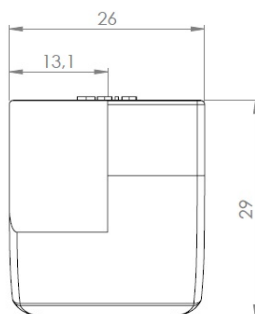

PRODUCT SHEET

Description:

Glass Door Handle "Badge" F/Double Doors, L+R, Alu Finish,F/ Glass Thickness 4-6mm, 1 Zamak Screw W/PVC Tip & 1 Zamak, Screw w/ø5x3,5mm Extension

Item number:

17.40.071-0

Units	Box	Carton	HS Code	Barcode
Pair	12	240	8302420090	 5704866072120

Changed from 6.00 mm. to 6.20 mm. 23-04-2012

Screw needed - not on drawing!!
One side shown

SISO A/S

Mileparken 11
DK-2740 Skovlunde
Denmark
VAT: DK 24786013

Phone +45 45 830 900

www.siso.dk
siso@siso.dk

Danske Bank
Nytorv Branch
Copenhagen
SWIFT: DABADKKK