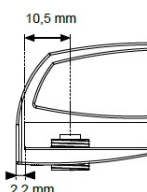

PRODUCT SHEET

Description:

Glass Door Handle "Badge" F/Double Doors, L+R, Alu Finish,F/ Glass Thickness 4-6mm, 1 Zamak Screw W/PVC Tip & 1 Zamak, Screw w/ø5x3,5mm Extension

Item number:

17.40.071-0

Units	Box	Carton	HS Code	Barcode
Pair	12	240	8302420090	 5704866072120

Changed from 6.00 mm. to 6.20 mm. 23-04-2012

Screw needed - not on drawing!!
One side shown

SISO A/S

Mileparken 11
DK-2740 Skovlunde
Denmark
VAT: DK 24786013

Phone +45 45 830 900

www.siso.dk
siso@siso.dk

Danske Bank
Nytorv Branch
Copenhagen
SWIFT: DABADKKK