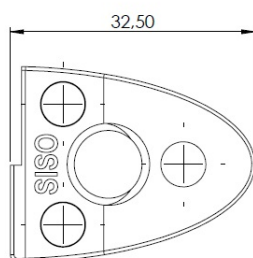

PRODUCT SHEET

Description:

Glass Door Handle "Badge" F/Double Doors, L+R, Alu Finish,F/ Glass Thickness 4-6mm, 1 Zamak Screw W/PVC Tip & 1 Zamak, Screw w/ø5x3,5mm Extension

Item number:

17.40.071-0

Units	Box	Carton	HS Code	Barcode
Pair	12	240	8302420090	 5704866072120

Changed from 6.00 mm. to 6.20 mm. 23-04-2012

Screw needed - not on drawing!!
One side shown

SISO A/S

Mileparken 11
DK-2740 Skovlunde
Denmark
VAT: DK 24786013

Phone +45 45 830 900

www.siso.dk
siso@siso.dk

Danske Bank
Nytorv Branch
Copenhagen
SWIFT: DABADKKK